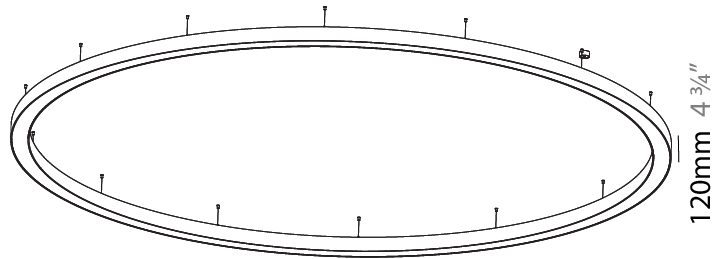

GENERAL

Series: Glorious
Subseries: Glorious
Brand: Prolicht
Division: Architectural
Mounting Type: Suspension
Mounting Location: Ceiling
Subcategory: Ambient

PHYSICAL

Shape: Round
Diameter (mm): 5400
Diameter (in): 212 5/8
Depth (mm): 120
Depth (in): 4 3/4
Max. Overall Height (mm): 2120
Max. Overall Height (in): 83 7/16
Light Distribution: Direct
Weight (kg): 69.5
Weight (lbs): 152.9
Diffuser: PMMA - Opal or Micro-Prism
Fixture Finish: [SSR / BKV / CWI / CRY / HAB / UFT / ITA / RUA / FTG / MYG / LOD / PUS / FRO / FUP / KIA / POP / BLS / SPG / MEY / GOH / GUM / CHC / COM / ABZ / JAG / OBR / MOS / ROR](#)
Fixture Material: Aluminum

ELECTRICAL

Lamp Type: LED (Zhaga Standard)
Input Wattage (W): 280
Total Output Wattage (W): 224 / 179.2 (3500K)
Dimming: [Non-Dimming / Phase Dimming (120Vac only) / 0-10V Dimming](#)
Driver Included: Yes
Driver Location: Integrated
Driver Type: Constant Current
Driver Class: Class 2
Input Voltage (V): 120 - 277
Constant Current (MA): 350 / 1400 (3500K)

LED

Color Temperature (°K): [3000 / 3500 / 4000](#)
Max. Delivered Lumen (lm): 25840 / 26754 / 27300
CRI: >80 CRI
Efficiency (%): 65
Lamp Life (hrs): 50000

OPTICAL

RATINGS AND CERTIFICATIONS

Certified By: Certified for North American Standards
IP rating: IP20

5100mm 200 13/16"
5400mm 212 5/8"