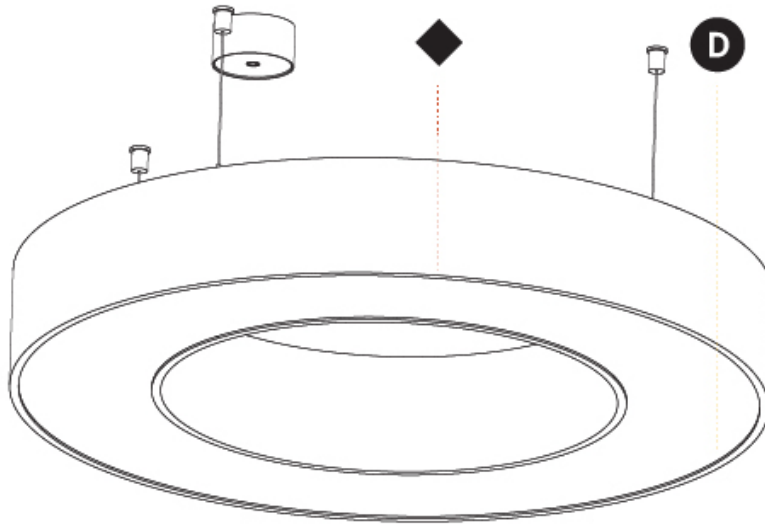

GLORIOUS SUSPENSION

A30201-

PROJECT _____

TYPE _____

SPECIFIER _____

QUANTITY _____

DATE _____

A