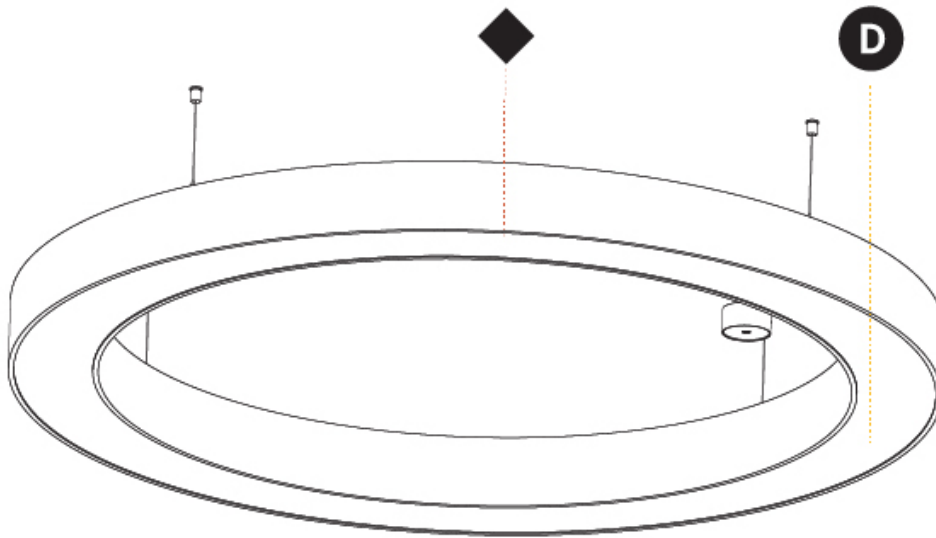

A30315-

PROJECT _____

TYPE _____

SPECIFIER _____

QUANTITY _____

DATE _____

A