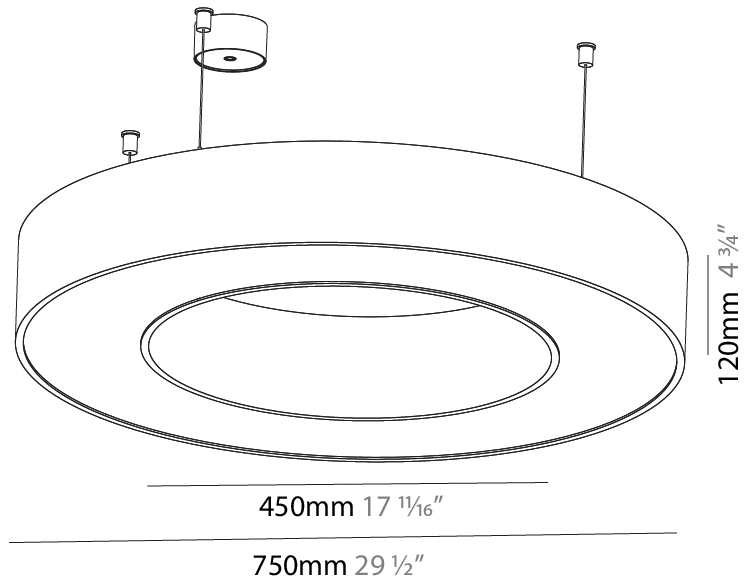

GENERAL

Series: Glorious
Subseries: Glorious
Brand: Prolight
Division: Architectural
Mounting Type: Suspension
Mounting Location: Ceiling
Subcategory: Ambient

PHYSICAL

Shape: Round
Diameter (mm): 750
Diameter (in): 29 1/2
Height (mm): 120
Height (in): 4 3/4
Max. Overall Height (mm): 2120
Max. Overall Height (in): 83 7/16
Light Distribution: Direct
Weight (kg): 7.062
Weight (lbs): 15.56
Diffuser: [PMMA - Opal or Micro-Prism](#)
Fixture Finish: [SSR / BKV / CWI / CRY / HAB / UFT / ITA / RUA / FTG / MYG / LOD / PUS / FRO / FUP / KIA / POP / BLS / SPG / MEY / GOH / GUM / CHC / COM / ABZ / JAG / OBR / MOS / ROR](#)
Fixture Material: Aluminum

ELECTRICAL

Lamp Type: LED (Zhaga Standard)
Input Wattage (W): 30
Total Output Wattage (W): 24 / 19.2 (3500K)
Dimming: [Non-Dimming / Phase Dimming (120Vac only) / 0-10V Dimming](#)
Driver Included: Yes
Driver Location: Integrated
Driver Type: Constant Current
Driver Class: Class 2
Input Voltage (V): 120 - 277
Constant Current (MA): 350 / 600 (3500K)

LED

[Color Temperature (°K): 3000 / 3500 / 4000](#)
Max. Delivered Lumen (lm): 2770 / 2862 / 2920
CRI: >80 CRI
Efficiency (%): 65
Lamp Life (hrs): 50000

OPTICAL

RATINGS AND CERTIFICATIONS

Certified By: Certified for North American Standards
IP rating: IP20