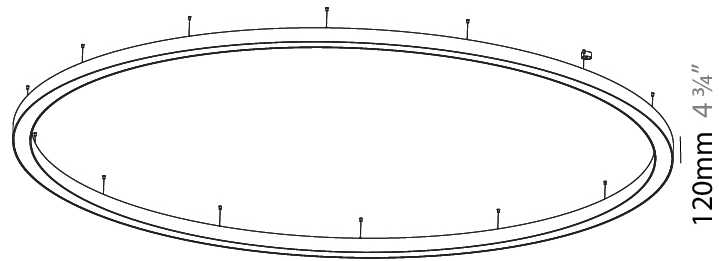

GENERAL

Series: Glorious
Subseries: Glorious
Brand: Prolight
Division: Architectural
Mounting Type: Suspension
Mounting Location: Ceiling
Subcategory: Ambient

PHYSICAL

Shape: Round
Diameter (mm): 5400
Diameter (in): 212 ⁵/₈
Height (mm): 120
Height (in): 4 ³/₄
Max. Overall Height (mm): 2120
Max. Overall Height (in): 83 ⁷/₁₆
Light Distribution: Direct / Indirect
Weight (kg): 71.452
Weight (lbs): 157.19
Diffuser: PMMA - Opal or Micro-Prism
Fixture Finish: SSR / BKV / CWI / CRY / HAB / UFT / ITA / RUA / FTG / MYG / LOD / PUS / FRO / FUP / KIA / POP / BLS / SPG / MEY / GOH / GUM / CHC / COM / ABZ / JAG / OBR / MOS / ROR
Fixture Material: Aluminum

ELECTRICAL

Lamp Type: LED (Zhaga Standard)
Input Wattage (W): 405
Total Output Wattage (W): 324 / 259.2 (3500K)
Dimming: Non-Dimming / Phase Dimming (120Vac only) / 0-10V Dimming
Driver Included: Yes
Driver Location: Integrated
Driver Type: Constant Current - 120 / 277Vac
Driver Class: Class 2
Input Voltage (V): 120 - 277
Constant Current (MA): 350 / 800/500 (3500K)

LED

Color Temperature (°K): 3000 / 3500 / 4000
Max. Delivered Lumen (lm): 25840 / 26754 / 27300 Direct / 19620 / 2031 / 20720 Indirect
CRI: >80 CRI
Efficiency (%): 70
Lamp Life (hrs): 50000

OPTICAL

RATINGS AND CERTIFICATIONS

Certified By: Certified for North American Standards
IP rating: IP20

PROJECT
TYPE
SPECIFIER
QUANTITY
DATE